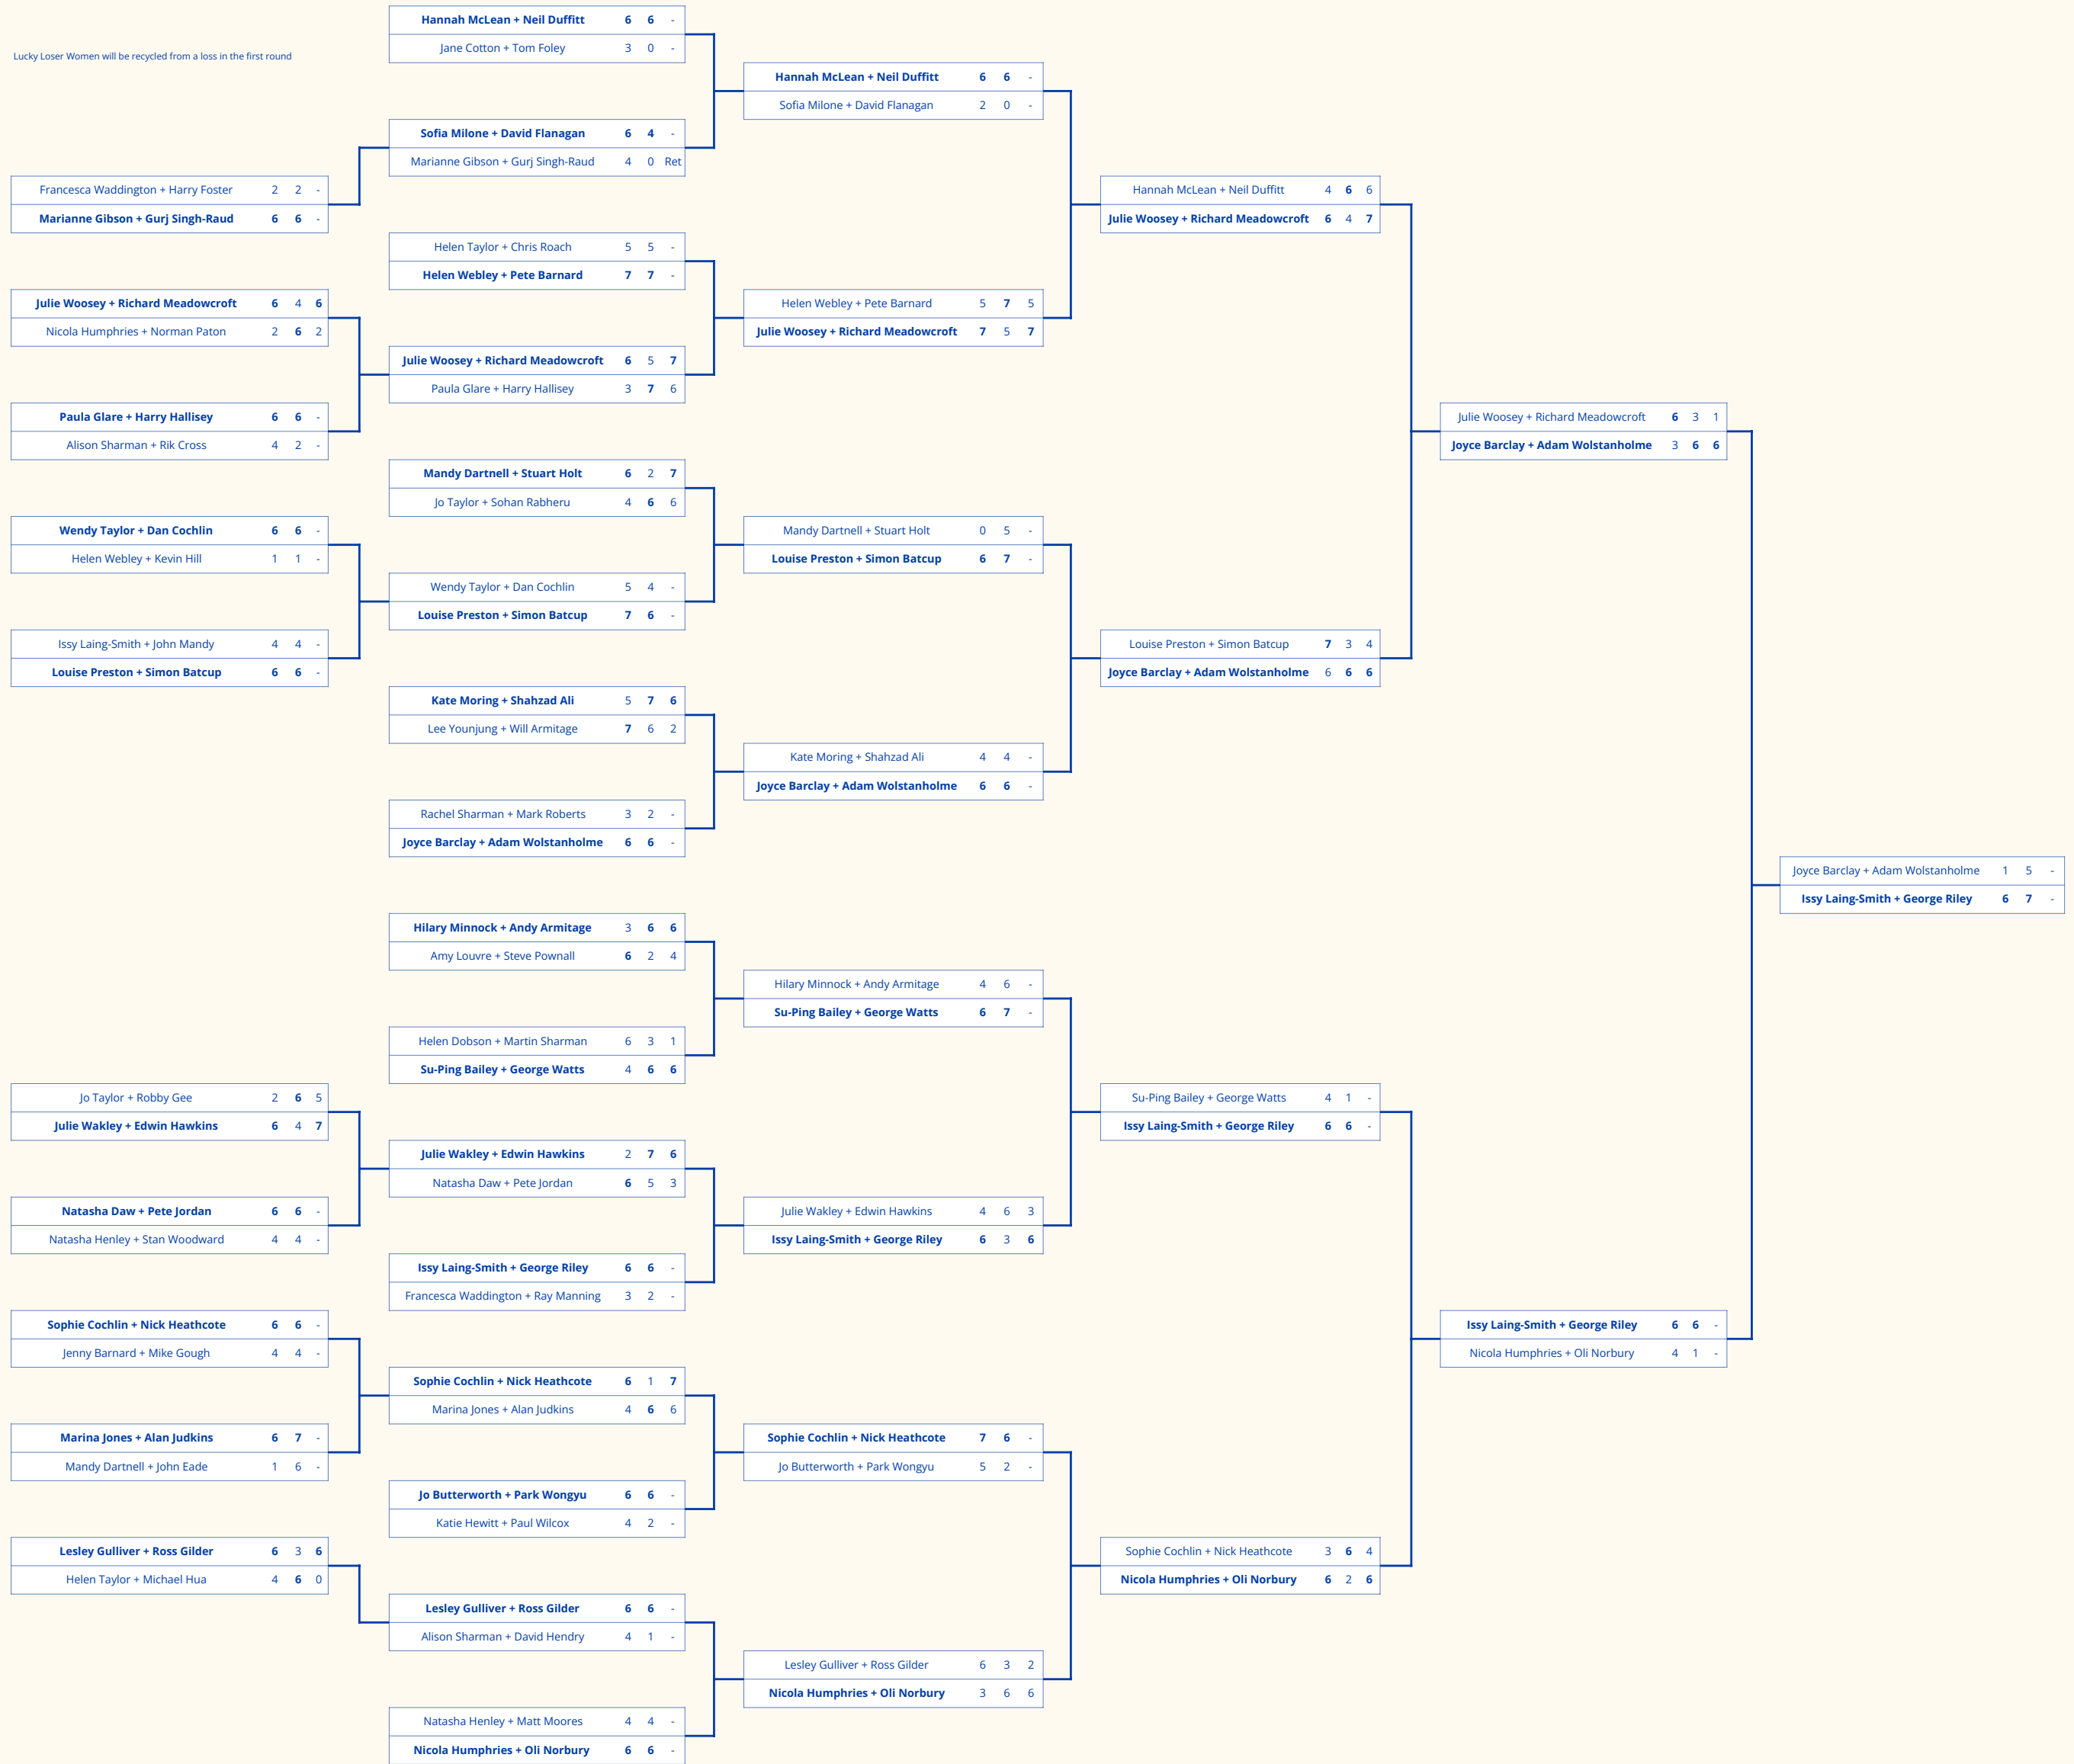

Women's Doubles

Draw of 16

Quarter Finals

Semi Finals

Final

Women's Singles

Draw of 16

Quarter Finals

Semi Finals

Final

Mixed Doubles

Prelim

Draw of 32

Draw of 16

Quarter Finals

Semi Finals

Final

Lucky Loser Women will be recycled from a loss in the first round

Men's Singles

Prelim

Draw of 32

Draw of 16

Quarter Finals

Semi Finals