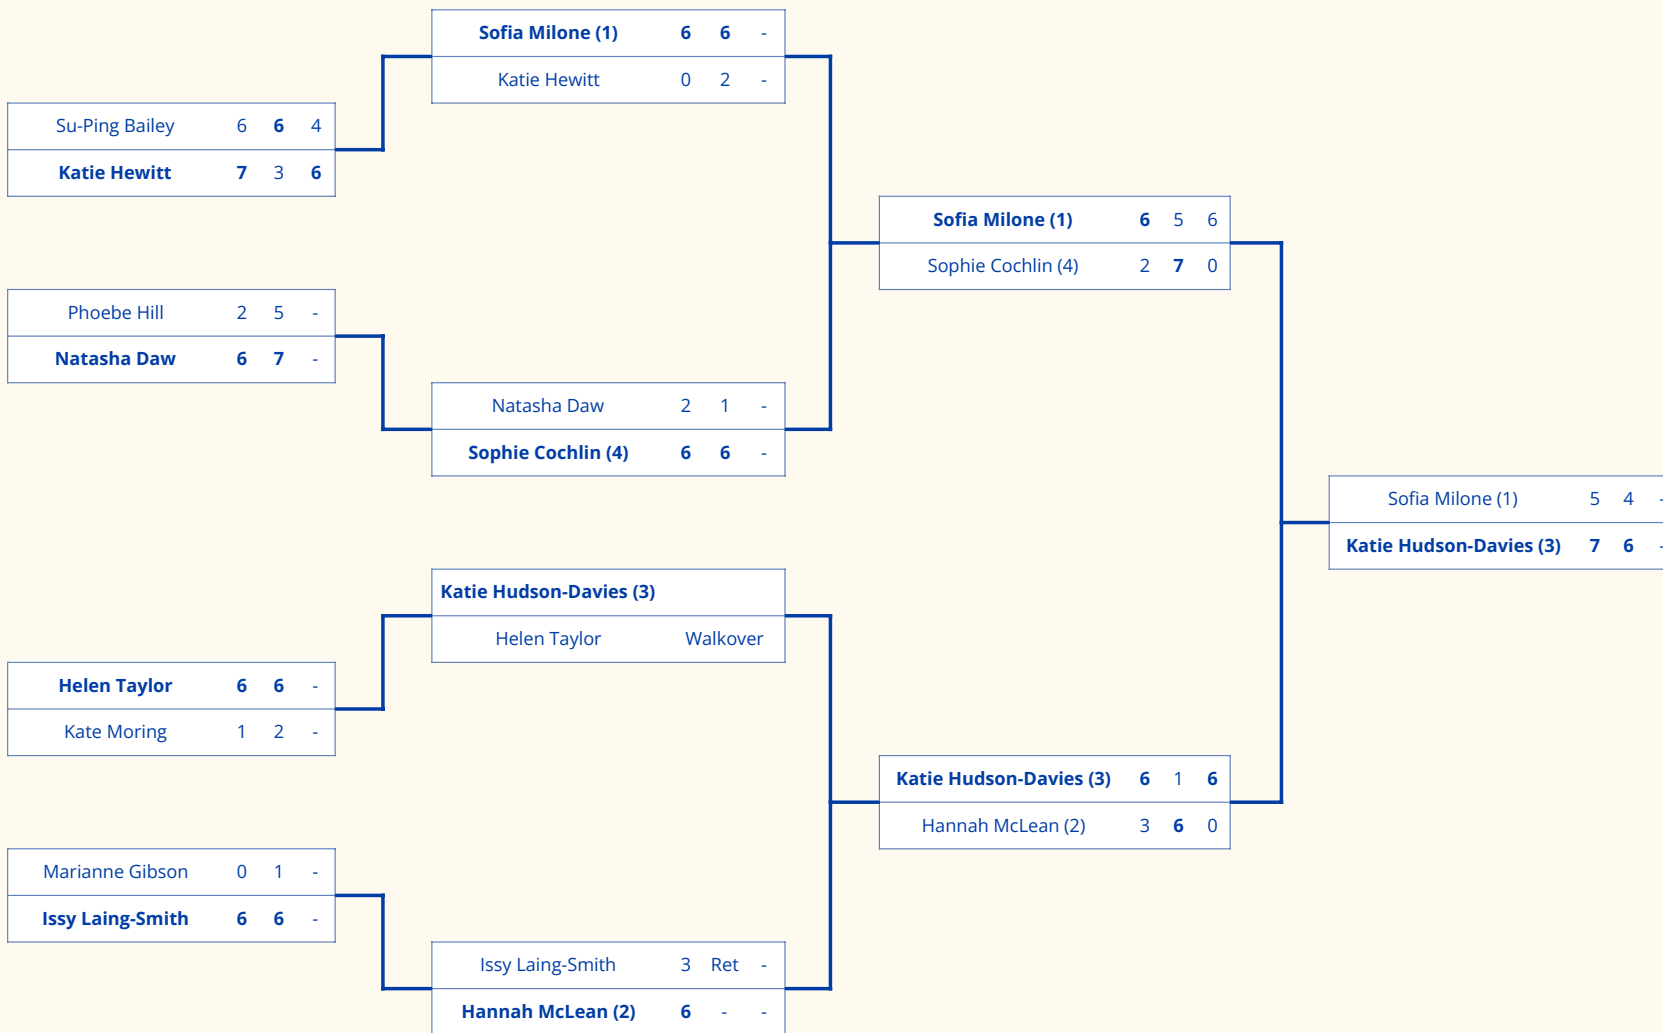

Women's Doubles

Draw of 16

Quarter Finals

Semi Finals

Final

Women's Singles

Draw of 16

Quarter Finals

Semi Finals

Final

Mixed Doubles

Prelim

Draw of 32

Draw of 16

Quarter Finals

Semi Finals

Final

Lucky Loser Women will be recycled from a loss in the first round

Men's Singles

Prelim

Draw of 32

Draw of 16

Quarter Finals

Semi Finals

Final

Men's Doubles

Prelim

Draw of 16

Quarter Finals

Semi Finals

Final