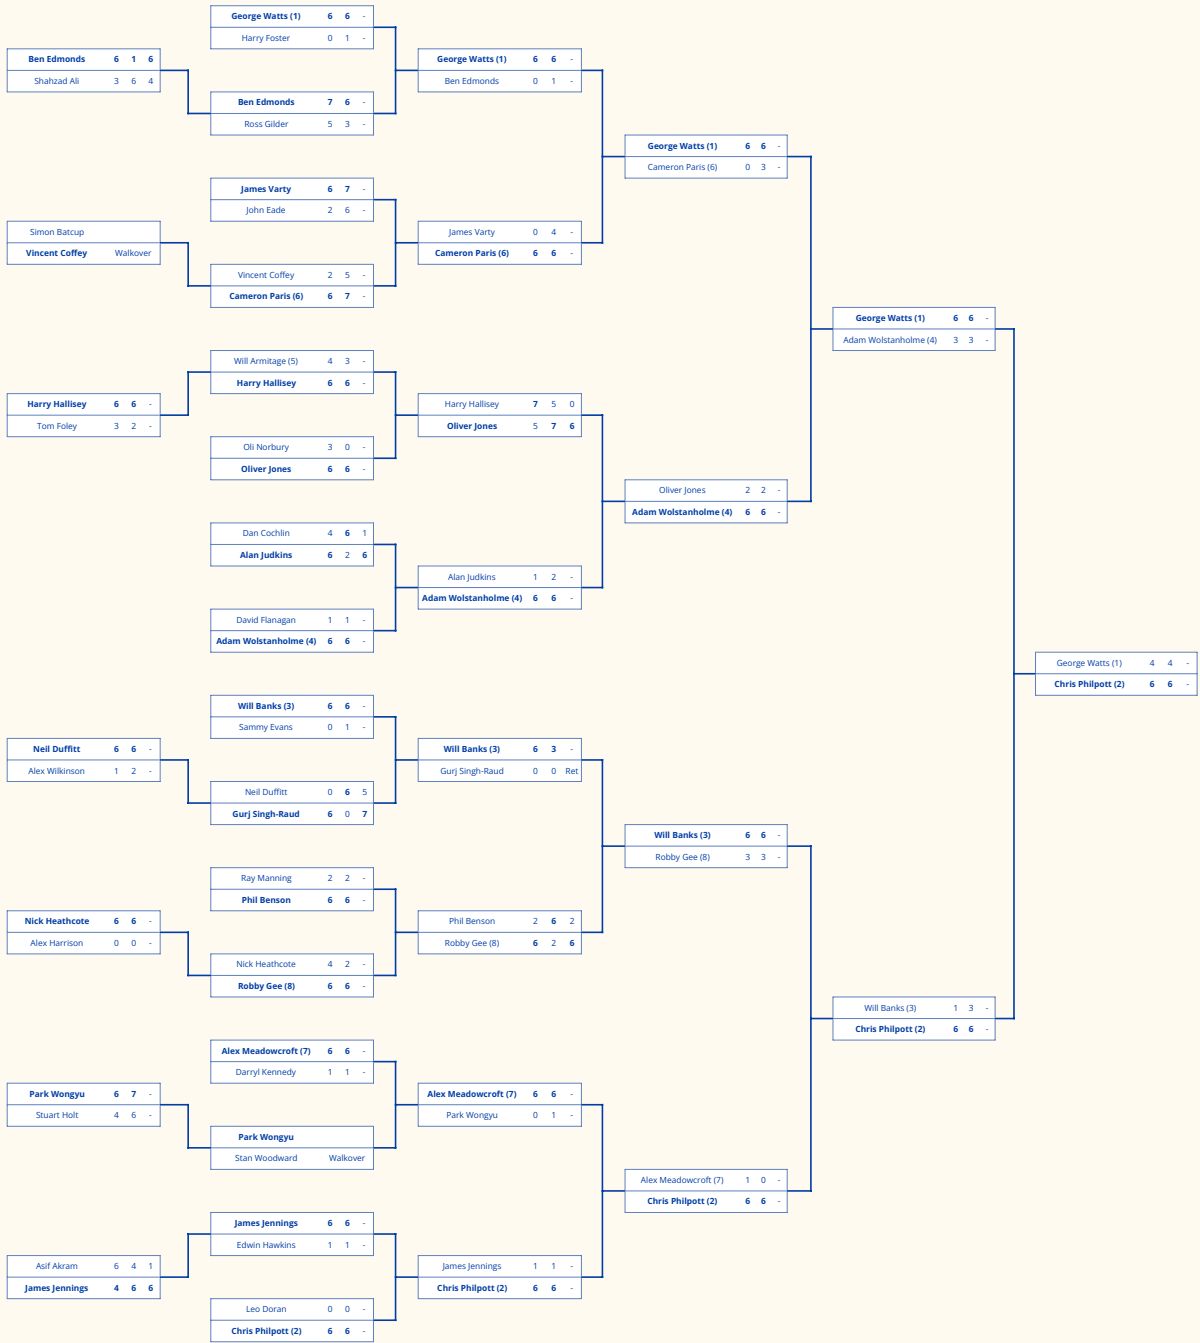

Women's Doubles

Draw of 16

Quarter Finals

Semi Finals

Final

Women's Singles

Draw of 16

Quarter Finals

Semi Finals

Final

Mixed Doubles

Prelim

Draw of 32

Draw of 16

Quarter Finals

Semi Finals

Final

Lucky Loser Women will be recycled from a loss in the first round

Men's Singles

Prelim

Draw of 32

Draw of 16

Quarter Finals

Semi Finals

Final

Men's Doubles

Prelim

Draw of 16

Quarter Finals

Semi Finals

Final