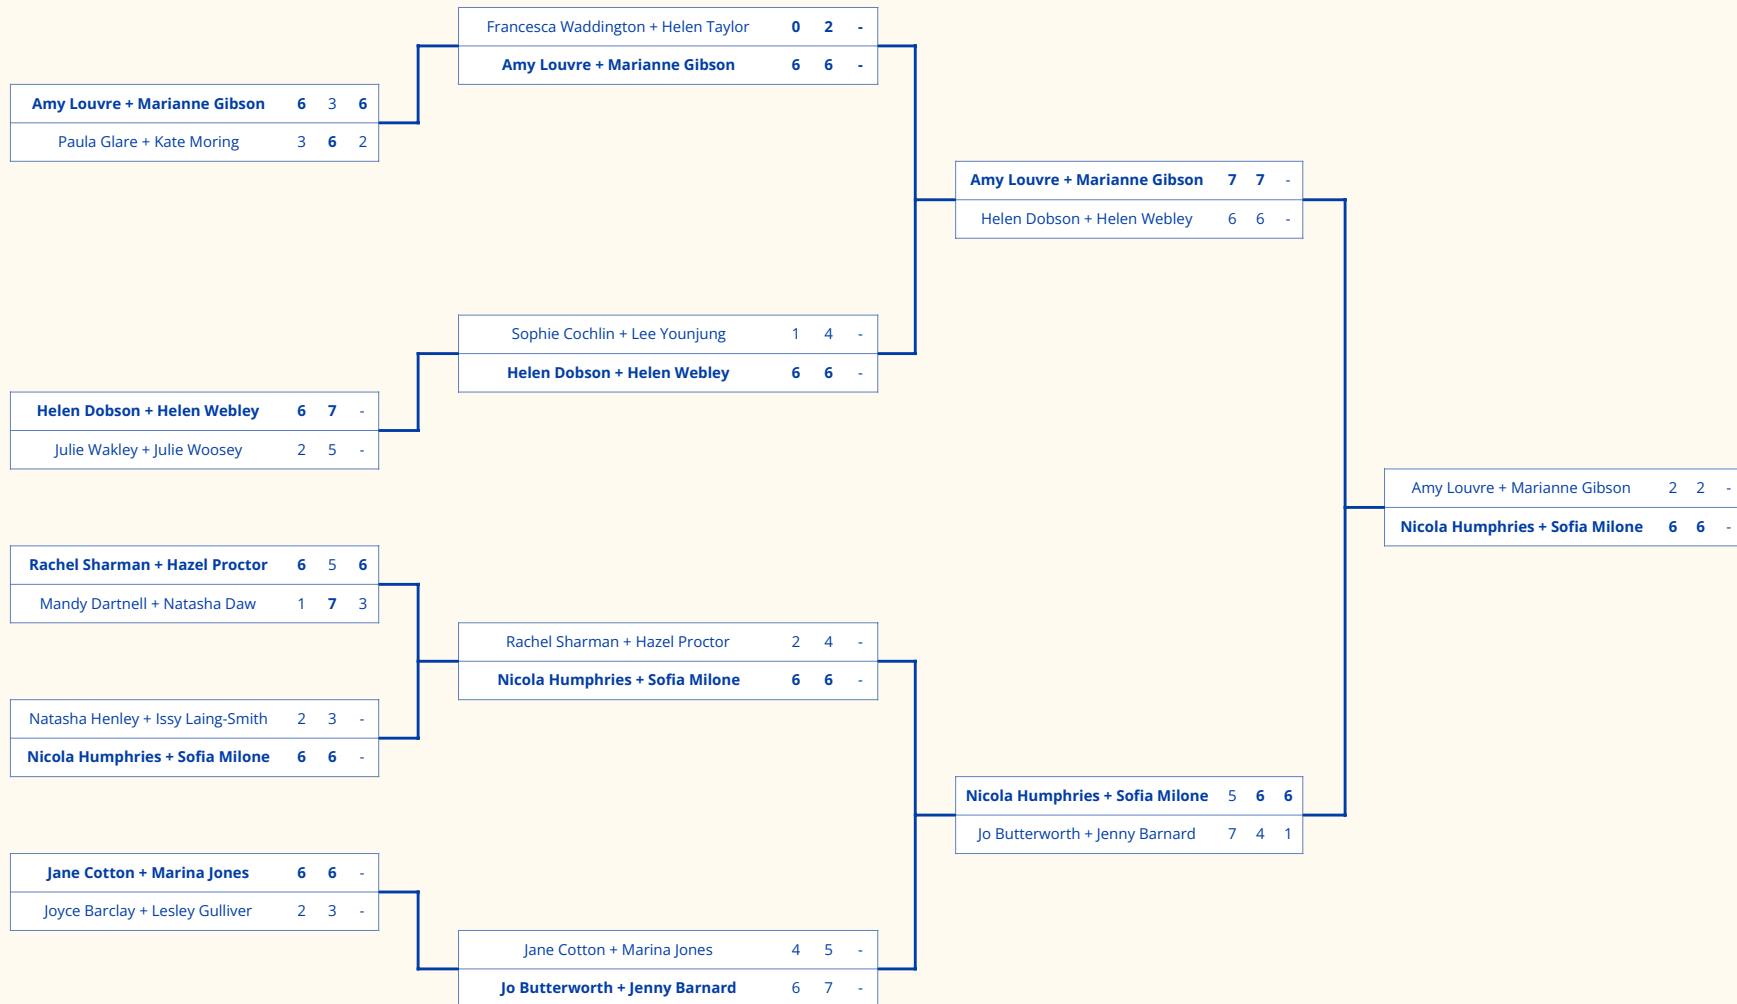

Women's Doubles

Draw of 16

Quarter Finals

Semi Finals

Final

Women's Singles

Draw of 16

Quarter Finals

Semi Finals

Final

Mixed Doubles

Prelim

Draw of 32

Draw of 16

Quarter Finals

Semi Finals

Final

Lucky Loser Women will be recycled from a loss in the first round

Men's Singles

Prelim

Draw of 32

Draw of 16

Quarter Finals

Semi Finals

Final

Men's Doubles

Prelim

Draw of 16

Quarter Finals

Semi Finals

Final